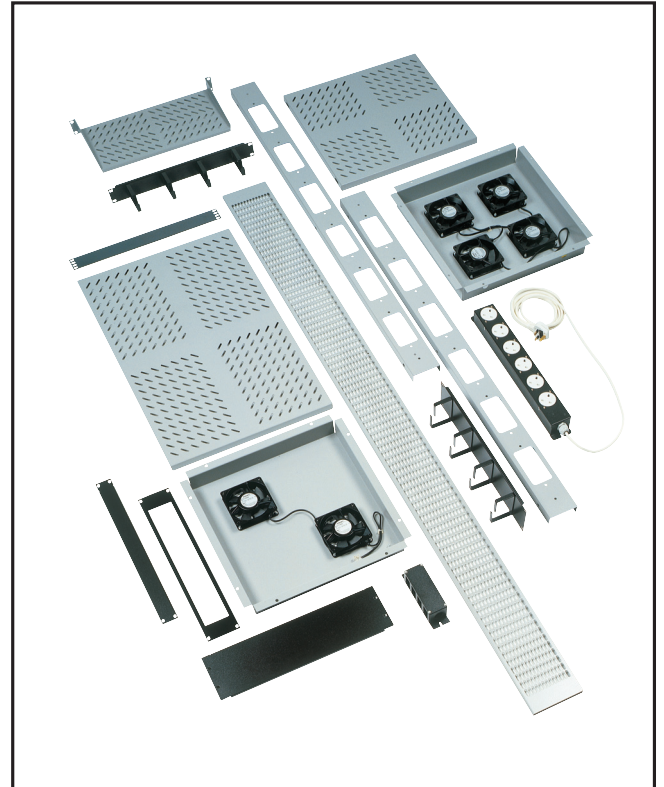

## SECTION 2 - Cabinet Accessories

All dimensions in millimetres.

Cabinet Accessories - to complement our range of cabinets.

			Order Ref.	
Cable tray	100mm	27u	E 118	
		39u	E 119	
		42u	E 120	
		45u	E 121	
Cable tray	150mm	21u	E 1216	
		27u	E 122	
		39u	E 123	
		42u	E 124	
		45u	E 125	
Cable tray	225mm	27u	E 126	
		39u	E 127	
		42u	E 128	
		45u	E 129	
Cable tray	300mm	27u	E 130	
		39u	E 131	
		42u	E 132	
		45u	E 133	
Shelves:	19" plain vent	450mm deep	E 134	
	19" plain vent	570mm deep	E 135	
	Plain vented, full width	450mm deep	E 046	
	Plain vented, full width	570mm deep	E 047	
	19" telescopic, vented	450mm deep	E 138	
	19" telescopic, vented	570mm deep	E 139	
	19" telescopic, vented	720mm deep	E 137	
	19" front mounted, 1u x 200mm		E 140	
	19" front mounted, 1u x 300mm		E 044	
	19" front mounted, 2u x 400mm		E 141	
Power distribution units:	4 way vertical		E 037	
	5 way vertical		E 0375	
	6 way vertical		E 038A	
	8 way vertical		E 039	
	10 way vertical		E 039C	
	12 way vertical		E 040	
	4 way horizontal		E 037A	
	6 way horizontal		E 038	
	8 way horizontal		E 039A	
	12 way horizontal		E 040A	
	2u rack mount units:	4 way horizontal		E 161
		5 way horizontal		E 162
6 way horizontal			E 163	